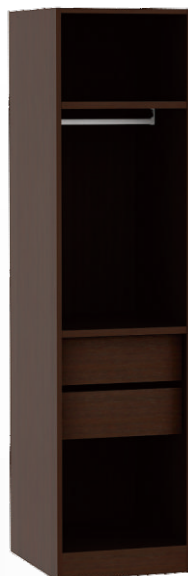

Package :

Wardrobe Frame 100S 1 Pc
Shelf 100 1 Pc
Sectioned Shelves 1 Pc
Clothes Hanger 100* 1 Pc

~~Rp 2.599.000,-~~

Rp 1.699.000,-

Rp 283.166,- x6

Set 1Q

Color : Dark Walnut
W : 100 D : 60 H: 201

Package :

Wardrobe Frame 100S 1 Pc
Shelf 100 2 Pcs
Drawer 100 2 Pcs
Clothes Hanger 100* 1 Pc

~~Rp 3.097.000,-~~

Rp 1.999.000,-

Rp 333.166,- x6

Set 2P

Color : Dark Walnut
W : 50 D : 60 H: 201

Package :

Wardrobe Frame 50S 1 Pc
Shelf 50 2 Pc
Drawer 50 2 Pcs
Clothes Hanger 50* 1 Pc